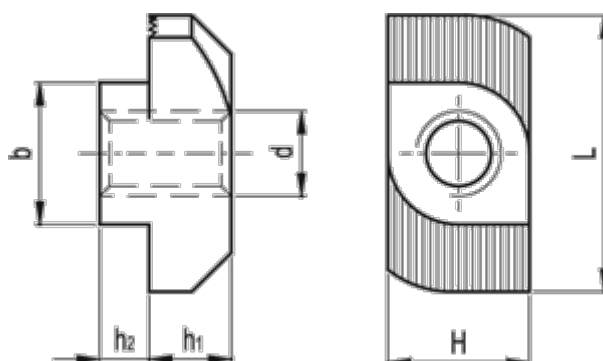

Article number: 20650384A

Description: E+G Dowels for T-slots
GN 505-8-M5-MB

Measures

$b -0.1 -0.5 = 8$

$d = M5$

$H -0.1 -0.5 = 8$

$h1 -0.4 = 5.0$

$h2 = 1.6 -0.4$

$L +/-0.5 = 16$

Weight (g) = 7